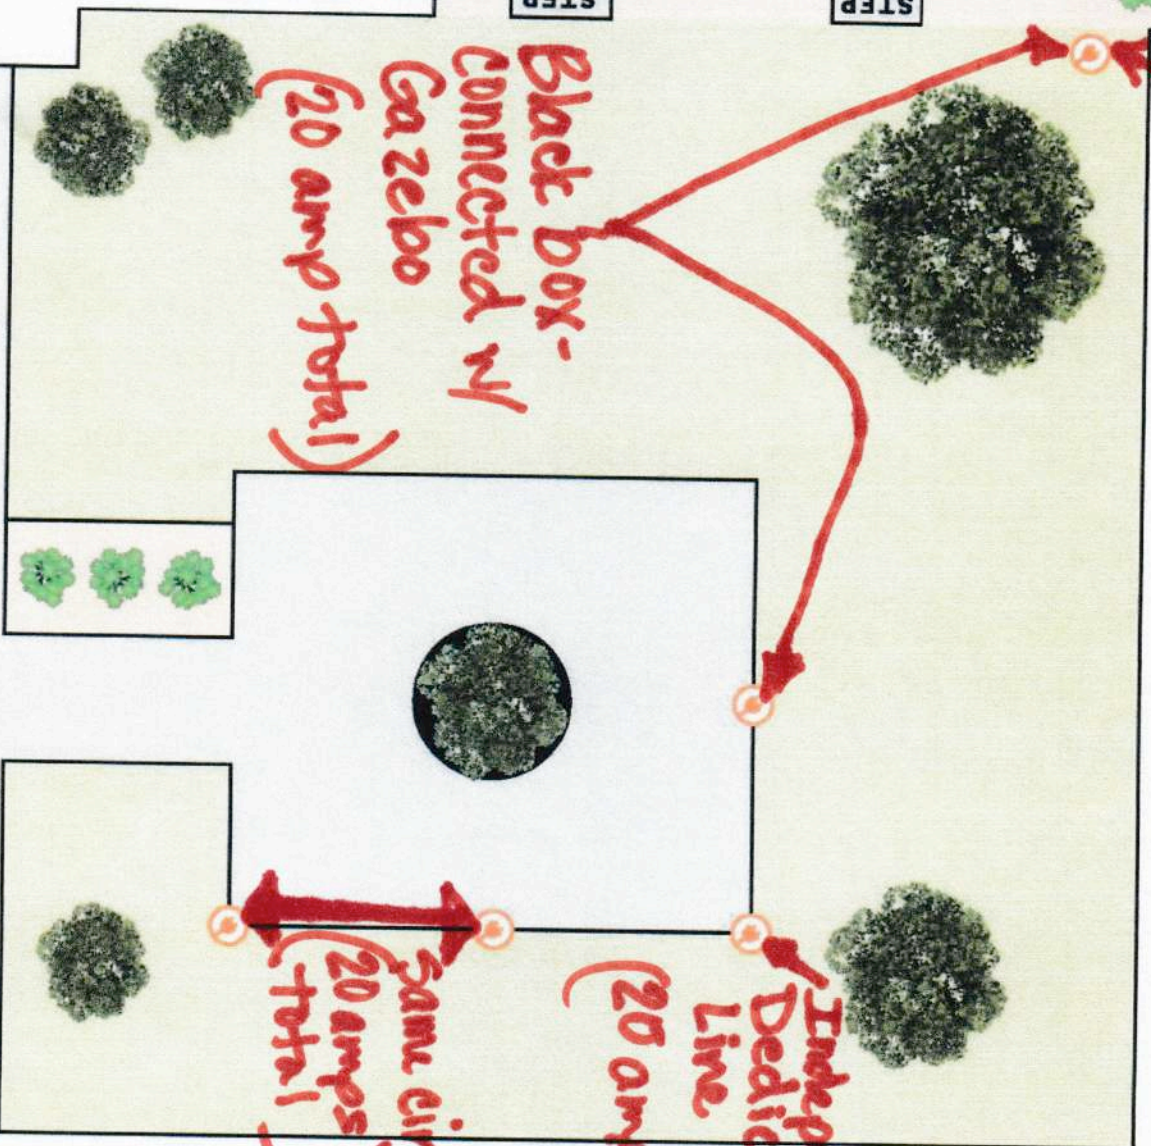

White box-independent dedicated line Eureka Park Diagram (20 amps)

Legend

- Trees
- Plants/Flowers
- Concrete
- Eureka Building
- Power Location
- Grass Area
- Woodchips

Movable Items

- Low Top
- High Top
- Wine Barrel
- Sweetheart Table
- Round Table
- 6' Farmhouse Table
- 8' Farmhouse Table

STEP