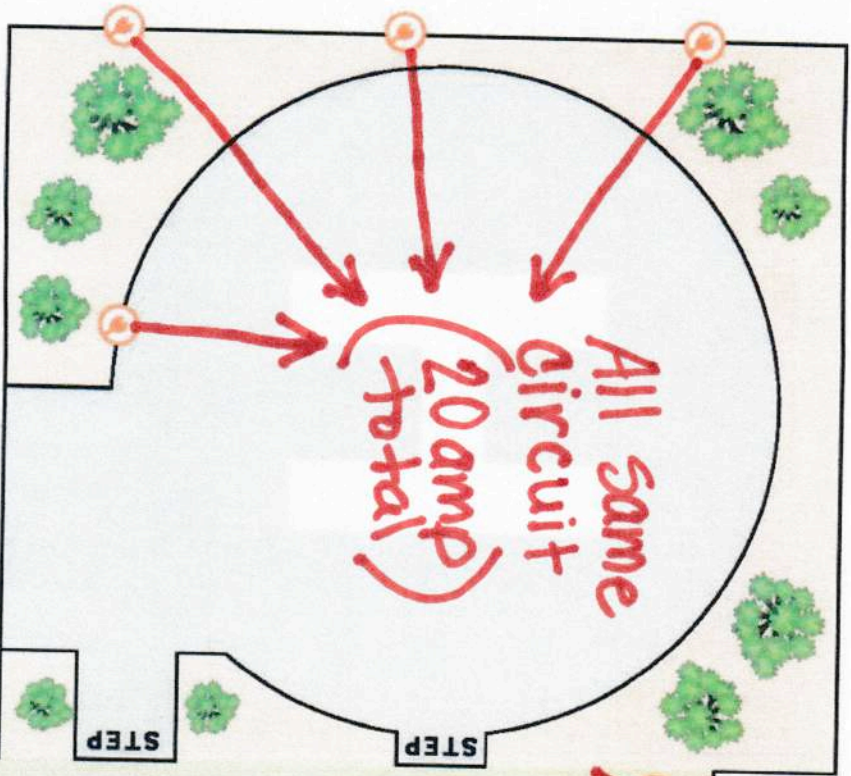

White box-independent dedicated line Eureka Park Diagram (20 amps)

Legend

- Trees
- Plants/Flowers
- Concrete
- Eureka Building
- Power Location
- Grass Area
- Woodchips

Movable Items

- Low Top
- High Top
- Wine Barrel
- Sweetheart Table
- Round Table
- 6' Farmhouse Table
- 8' Farmhouse Table

STEP